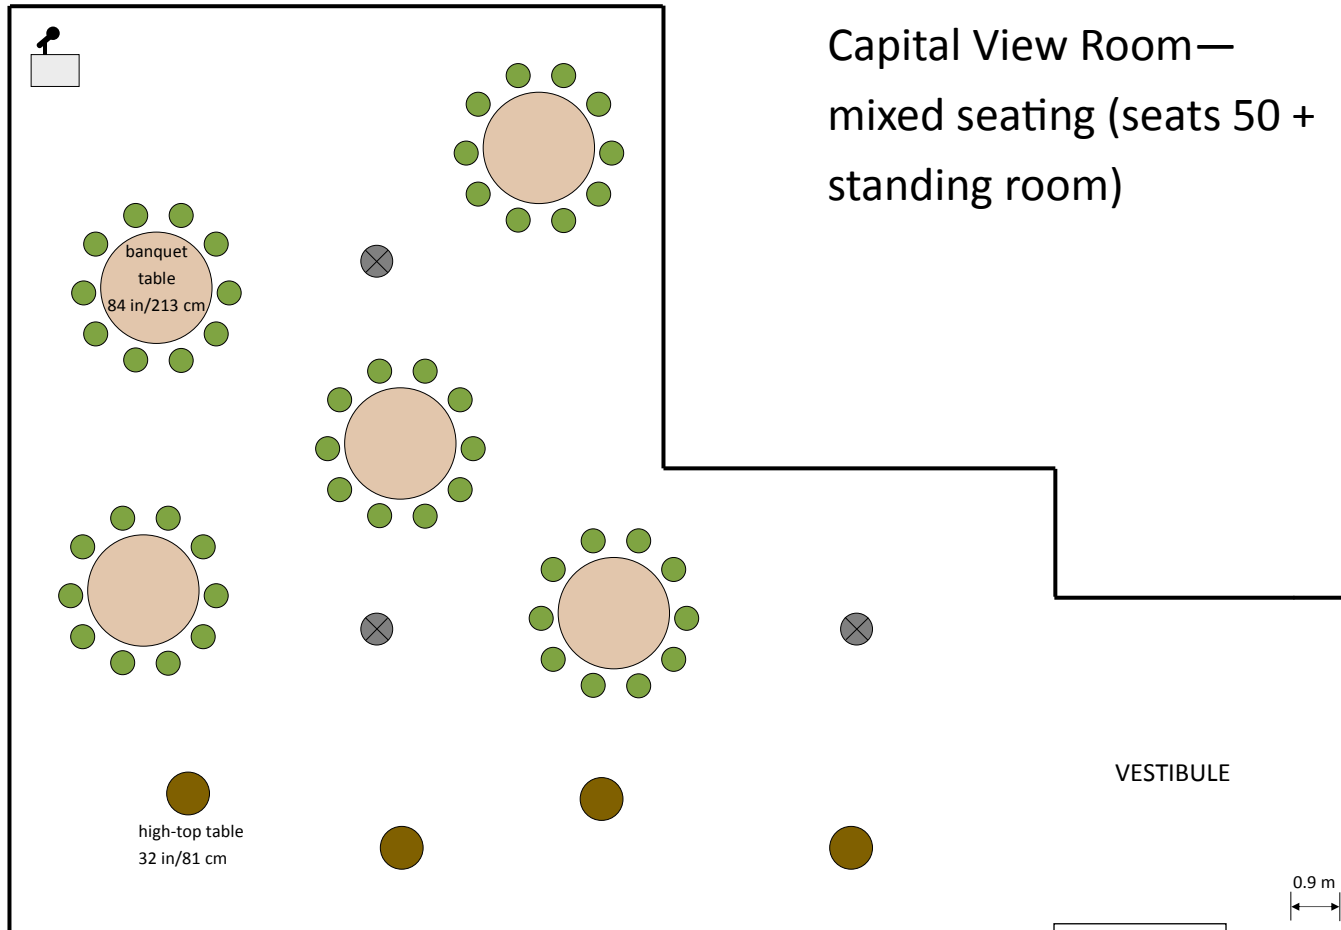

# Capital View Room

VESTIBULE

0.9 m

Capital View Room—  
banquet (seats 80)

Capital View Room—  
mixed seating (seats 50 +  
standing room)

Capital View Room—theatre seating (showing 150 seats)