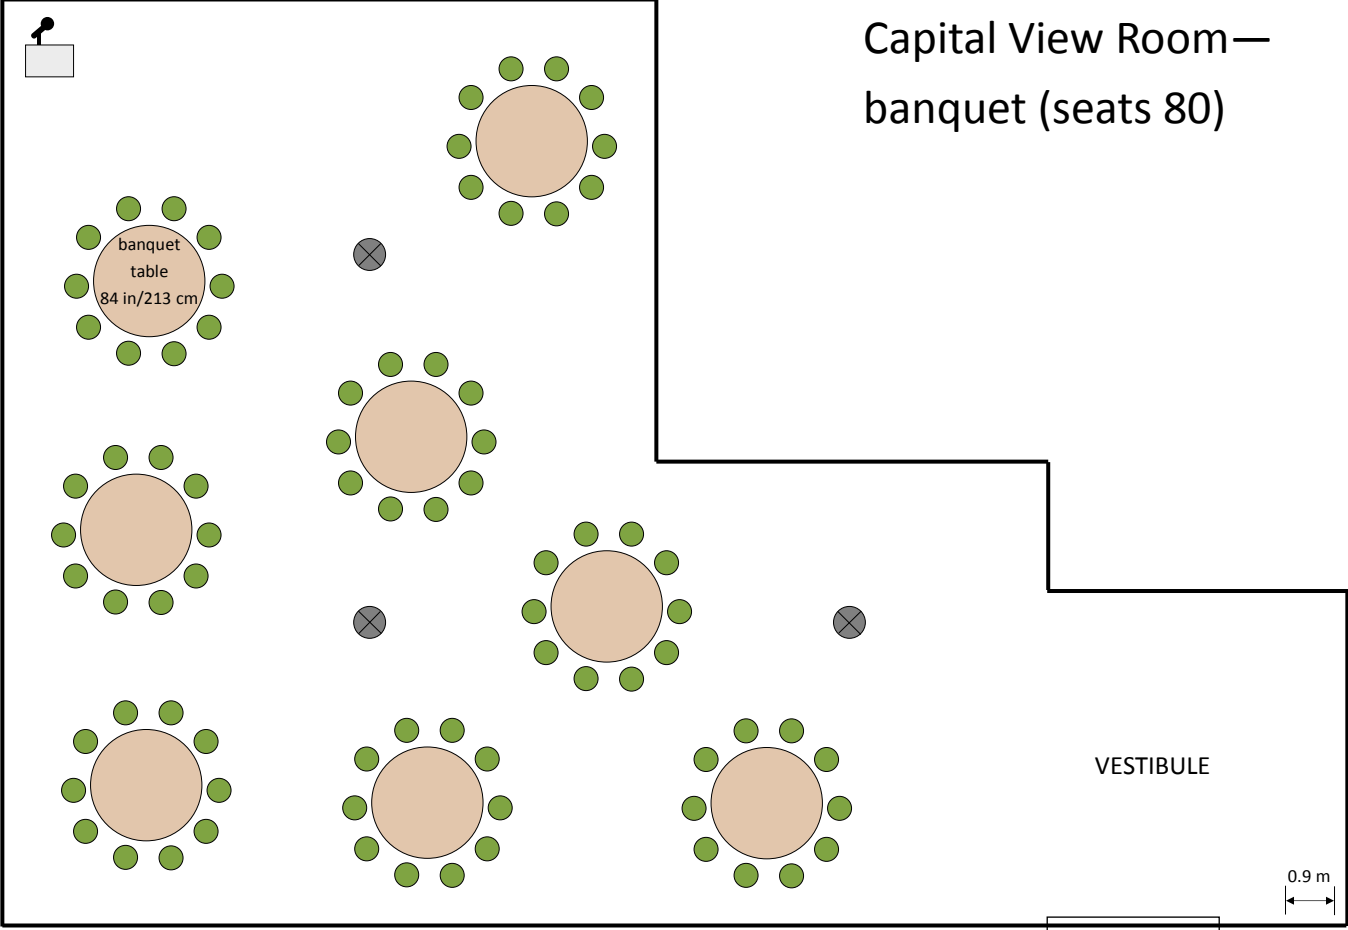

# Capital View Room

VESTIBULE

0.9 m

Capital View Room—  
banquet (seats 80)

Capital View Room—  
mixed seating (seats 50 +  
standing room)

Capital View Room—theatre seating (showing 150 seats)