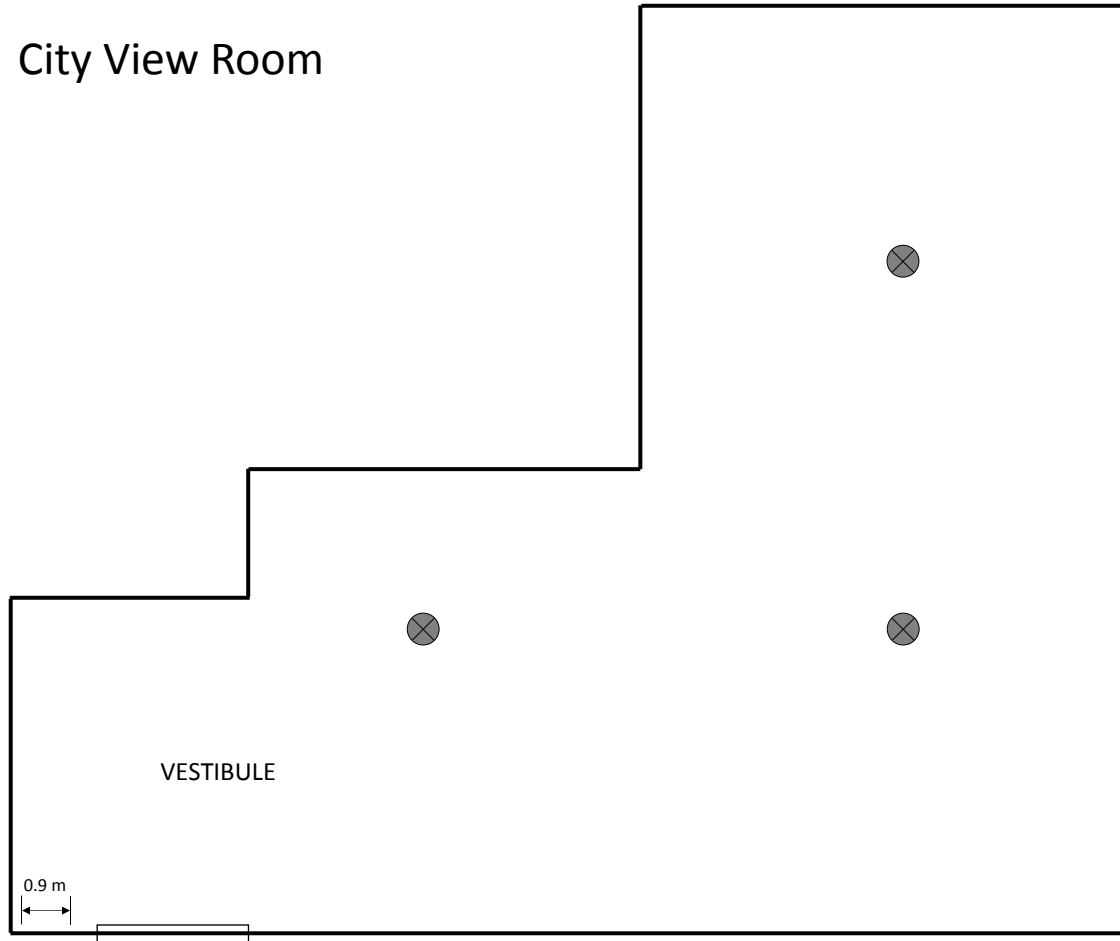

City View Room

City View Room—
banquet (seats 70)

City View Room—mixed seating (seats 40 + standing room)

City View Room—theatre seating (showing 120 seats)