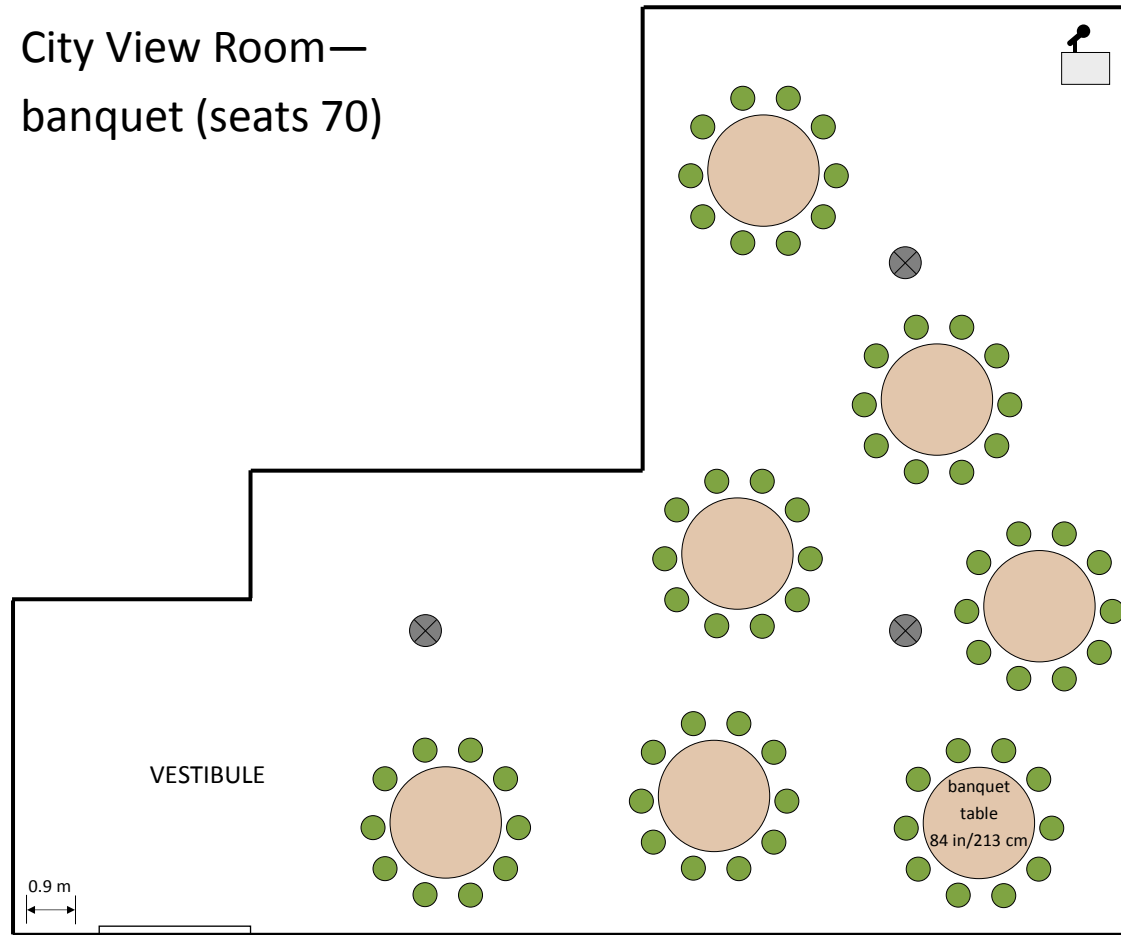

City View Room

City View Room—
banquet (seats 70)

City View Room—mixed seating (seats 40 + standing room)

City View Room—theatre seating (showing 120 seats)