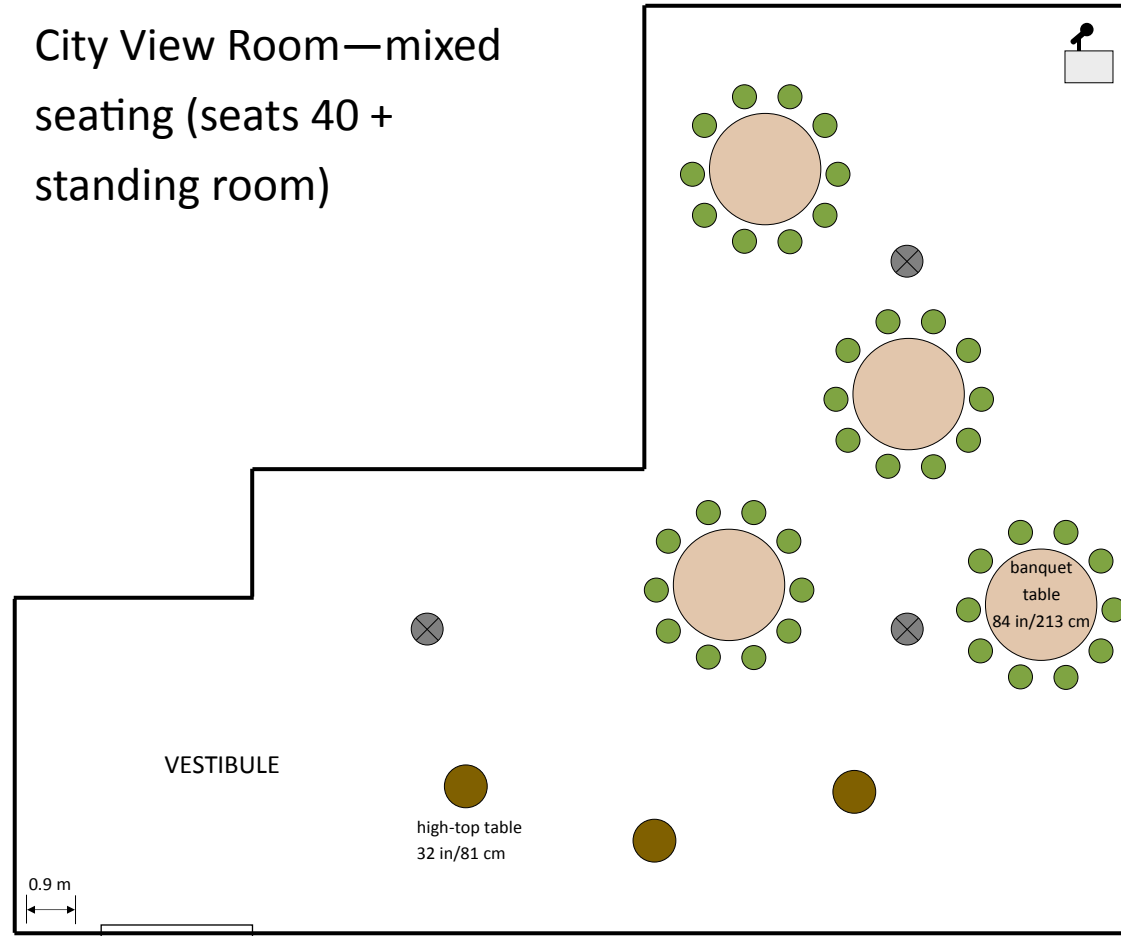

City View Room

City View Room—
banquet (seats 70)

City View Room—mixed seating (seats 40 + standing room)

City View Room—theatre seating (showing 120 seats)